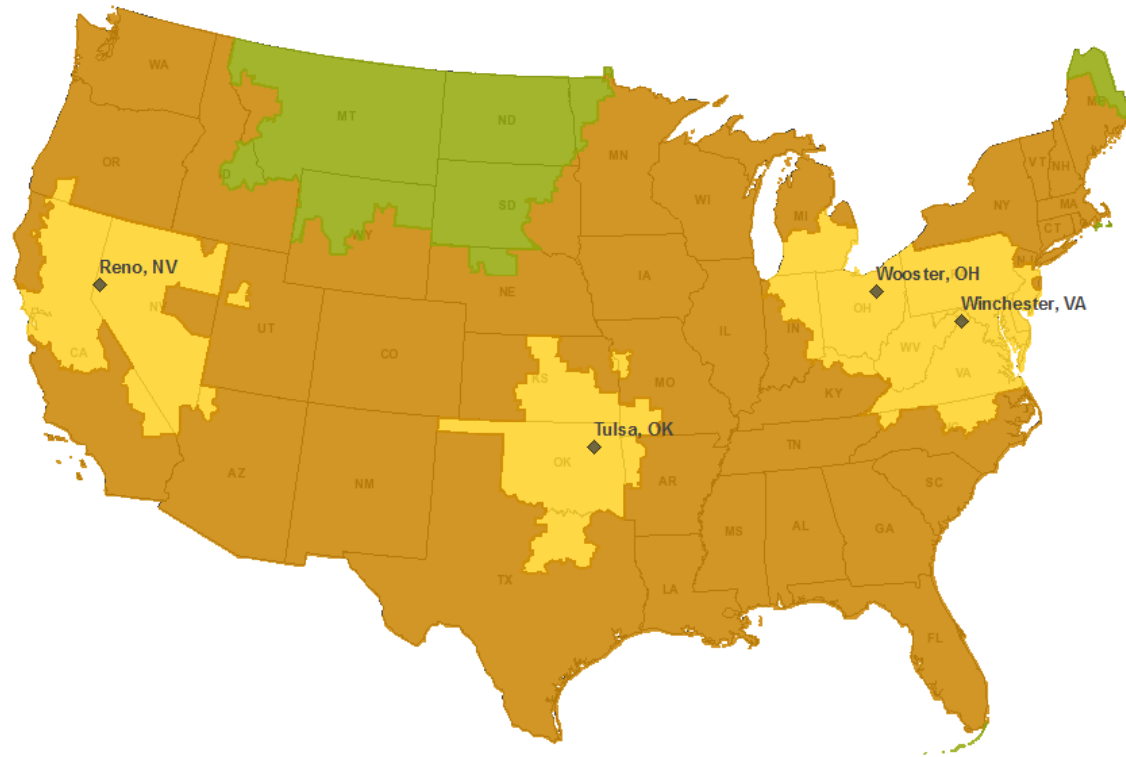

# UPS Service Map

## Time in Transit Layers

- One Day
- Two Days
- Three Days
- Four Days

Service Map colors are indicative of exact scheduled days in transit for UPS ground packages shipped within the 50 states and Puerto Rico. Service Map zone colors are based on UPS proprietary zone data.